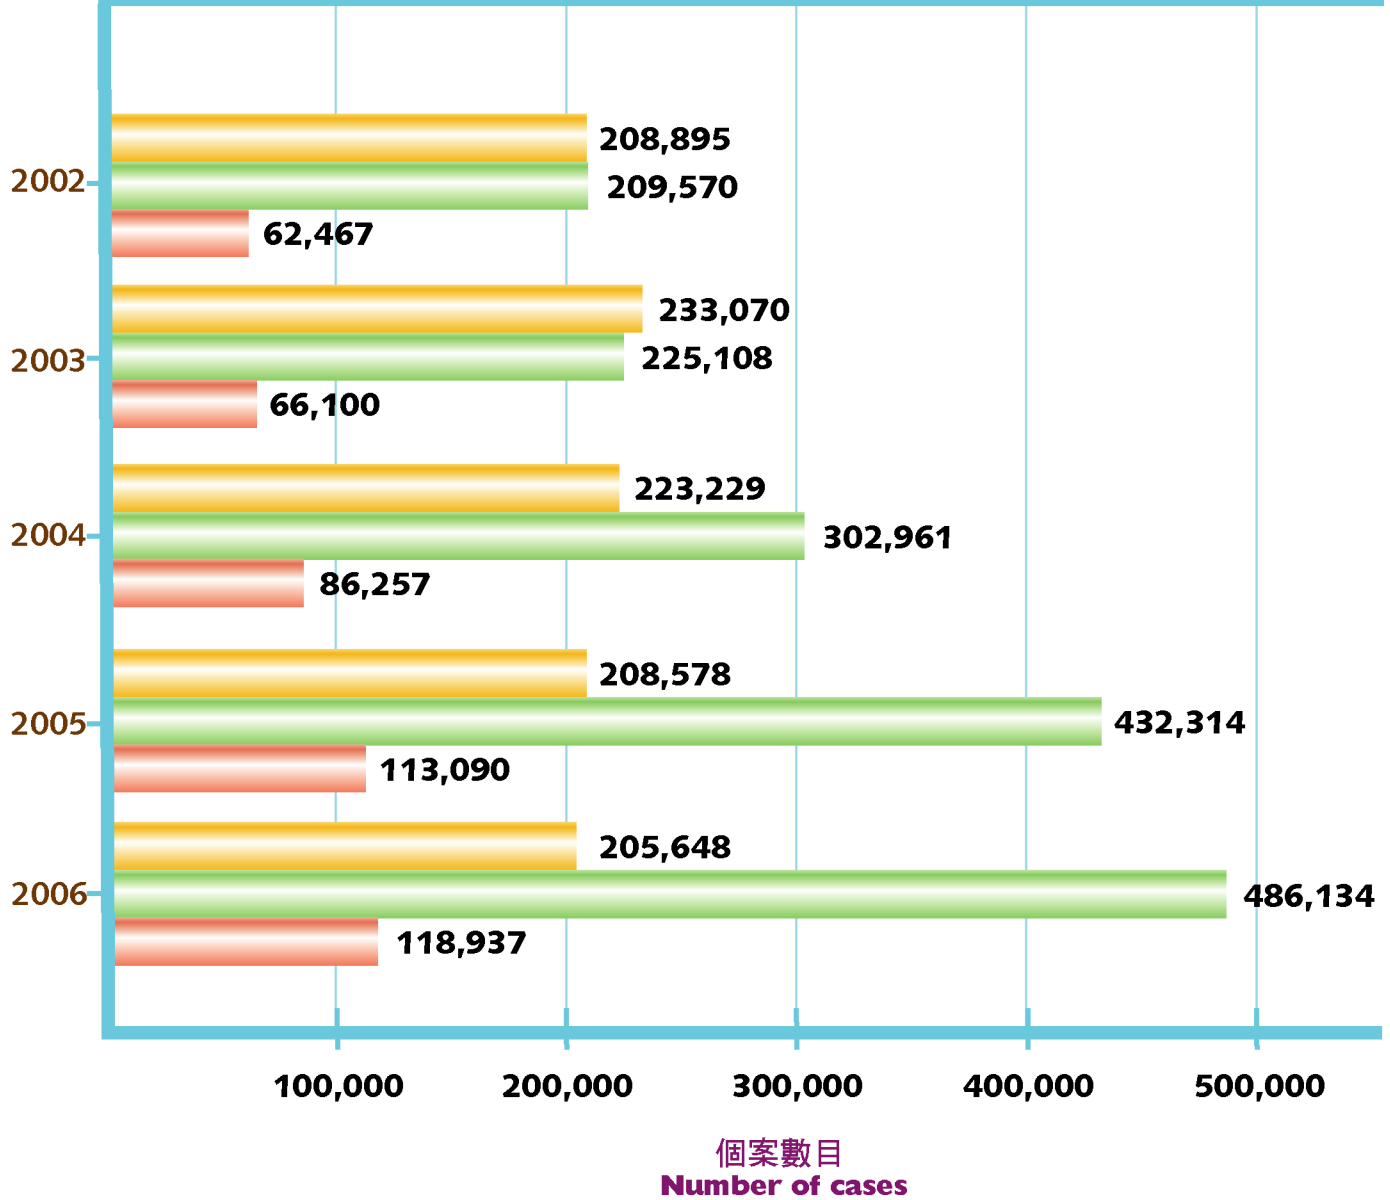

圖五·二 二零零二年至二零零六年向健全求職人士提供就業服務的工作表現指標
Figure 5.2 Key Indicators of Work on Employment Assistance Rendered to Able-bodied Job-seekers from 2002 to 2006

求職登記
Registrations

職位空缺
Job vacancies

獲得就業
Placements